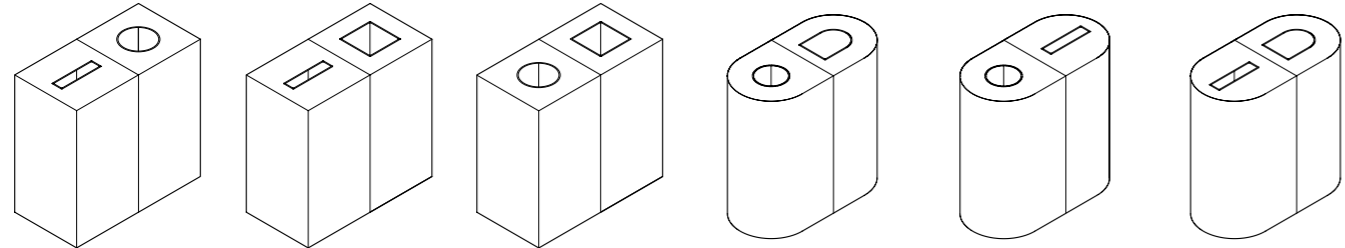

**CZECH
50L**

CZECH 275720/SQ General waste 275 x 275 x H720 mm
CZECH 275720/RO Bottles / Cans 275 x 275 x H720 mm
CZECH 275720/SLOT Paper / Magazine 275 x 275 x H720 mm
CZECH 275720/SLOT-LOCK Confidential paper, 275 x 275 x H720 mm
CZECH R720/D General waste, 275 x 275 x H720 mm
CZECH R720/RO Bottles / Cans, 275 x 275 x H720 mm
CZECH R720/SLOT Paper / Magazine, 275 x 275 x H720 mm

CZECH 275720/SQ-RO General waste / Bottles & Cans 550 x 275 x H720 mm
CZECH 275720/RO-SLOT Bottles & Cans / Paper 550 x 275 x H720 mm
CZECH 275720/SQ-SLOT General waste / Paper 550 x 275 x H720 mm
CZECH R720/RO-SLOT Bottles & Cans / Paper 550 x 275 x H720 mm
CZECH R720/SLOT-D Paper / General waste 550 x 275 x H720 mm
CZECH R720/RO-D Bottles & Cans / General waste 550 x 275 x H720 mm

CZECH 275720/SLOT-SQ-RO Paper / General waste / Bottles & Cans 825 x 275 x H720 mm
CZECH R720/RO-SQ-SLOT Bottles & Cans / General waste / Paper 825 x 275 x H720 mm
CZECH R720/RO-SQ-SLOT-D Bottles & Cans / General waste / Paper / other 1100 x 275 x H720 mm
CZECH 275720/SLOT-2XRO-SQ Paper / Bottles & Cans / General waste / other 550 x 550 x H720 mm

**CZBC
100L**

CZBC 375720/SQ General waste 375 x 375 x H720 mm
CZBC 375720/RO Bottles / Cans 375 x 375 x H720 mm
CZBC 375720/SLOT Paper / Magazine 375 x 375 x H720 mm
CZBC 375720/SLOT-LOCK Confidential paper 375 x 375 x H720 mm
CZBC R720/D General waste 375 x 375 x H720 mm
CZBC R720/RO Bottles / Cans 375 x 375 x H720 mm
CZBC R720/SLOT Paper / Magazine 375 x 375 x H720 mm